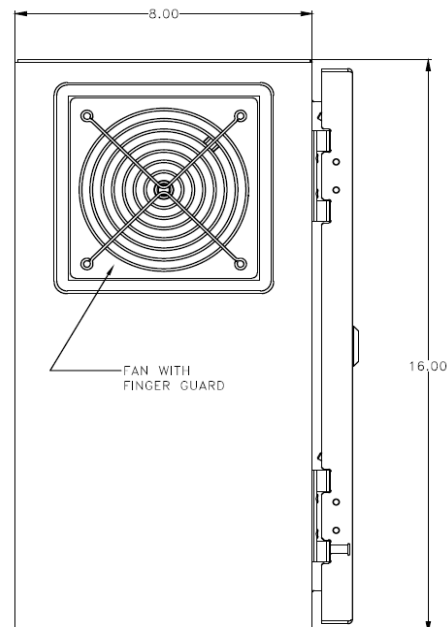

## TP-UPS

The **TP-UPS** includes:

- Circuit breaker
- 12Ah battery pack
- 24V power supply unit
- Uninterruptible power supply
- Fan with finger guard
- Louver with filter
- NEMA 4/12/13 carbon steel enclosure with back panel and key lock